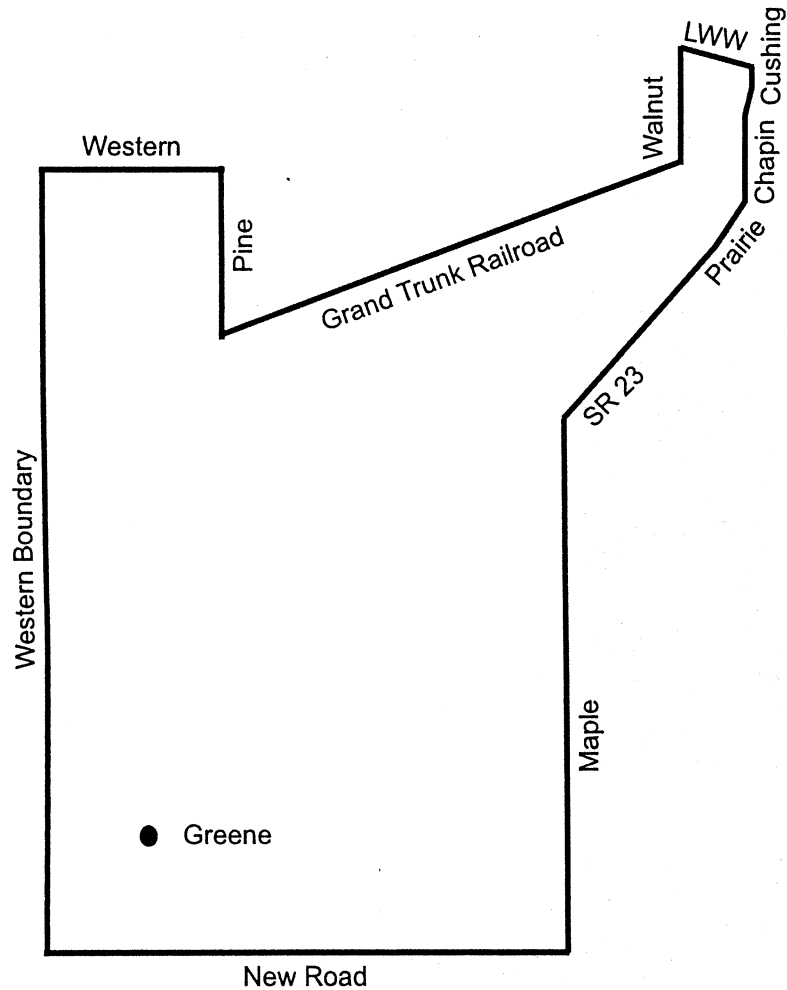

GREENE INTERMEDIATE

Start at Walnut Street and Lincolnway West
 South on Walnut Street to the Grand Trunk RR tracks
 Southwest along the Grand Trunk RR tracks to Pine Road extended
 North on Pine Road extended and Pine Road to Western Avenue
 West on Western Avenue to the Western Boundary
 South along the Western Boundary to New Road
 East on New Road to Maple Road
 North on Maple Road and Maple Road extended to State Road 23
 Northeast on State Road 23 to Prairie Avenue
 Northeast on Prairie Avenue to Chapin Street
 North on Chapin Street to Cushing Street
 North on Cushing Street to Lincolnway West
 Northwest on Lincolnway West to Walnut Street